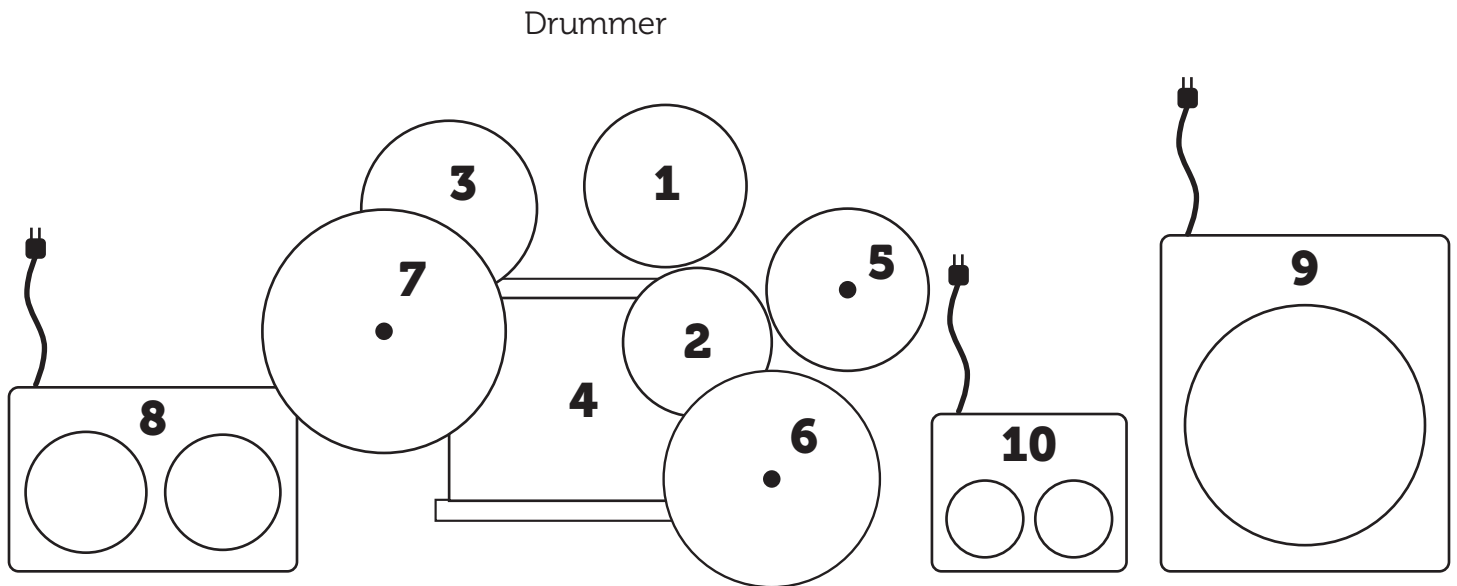

Bottom Dwellers Stage Plot

Electric Guitarist/
Lead Voc.

Acoustic Guitarist/
Lead Voc.

Double Bassist/
Backing Voc.

◀ Stage Right

Stage Left ▶

Bottom Dwellers

are a 4-piece band: acoustic guitar, electric guitar, bass, drums, 3 vocals.

Drum Kit

1. Snare
2. Rack Tom
3. Floor Tom
4. Kick
5. Hi-hat
6. Crash
7. Ride

Guitars & Bass

8. Guitar amp (for electric guitar)
9. Bass amp (has direct out)
10. Acoustic guitar amp (has direct out)
11. Pedal board (power cable reaches back of stage)