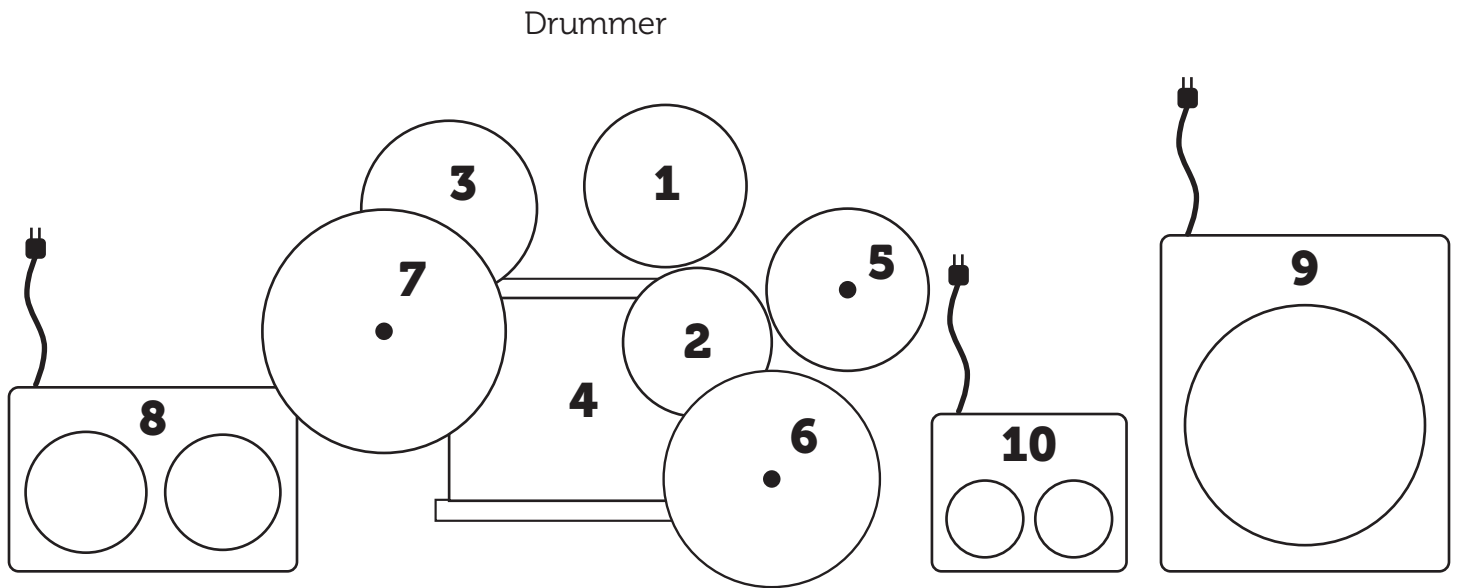

Bottom Dwellers Stage Plot

Electric Guitarist/
Lead Voc.

Acoustic Guitarist/
Lead Voc.

Double Bassist/
Backing Voc.

◀ Stage Right

Stage Left ▶

Bottom Dwellers

are a 4-piece band: acoustic guitar, electric guitar, bass, drums, 3 vocals.

Drum Kit

1. Snare
2. Rack Tom
3. Floor Tom
4. Kick
5. Hi-hat
6. Crash
7. Ride

Guitars & Bass

8. Guitar amp (for electric guitar)
9. Bass amp (has direct out)
10. Acoustic guitar amp (has direct out)
11. Pedal board (power cable reaches back of stage)