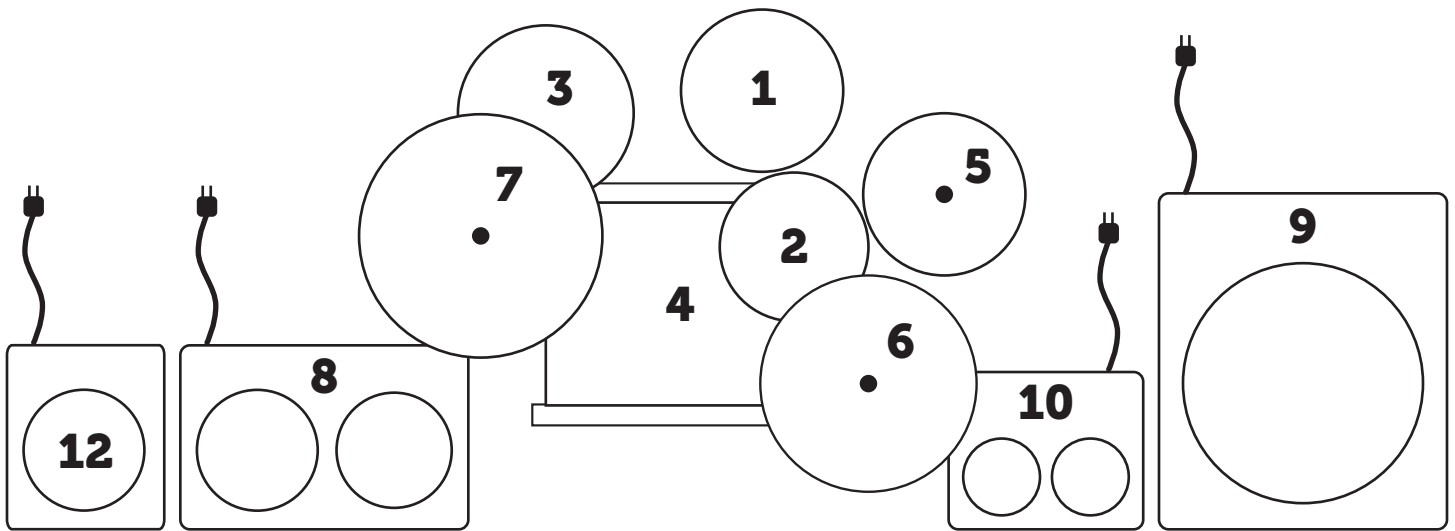

Bottom Dwellers Stage Plot

Drummer

Pedal Steel Player

Electric Guitarist/
Lead Voc.

Acoustic Guitarist/
Lead Voc.

Double Bassist/
Backing Voc.

13

11

◀ Stage Right

Stage Left ▶

Bottom Dwellers

are a 5-piece band: acoustic guitar, electric guitar, pedal steel, bass, drums and 3 vocals.

Drum Kit

1. Snare
2. Rack Tom
3. Floor Tom
4. Kick
5. Hi-hat
6. Crash
7. Ride