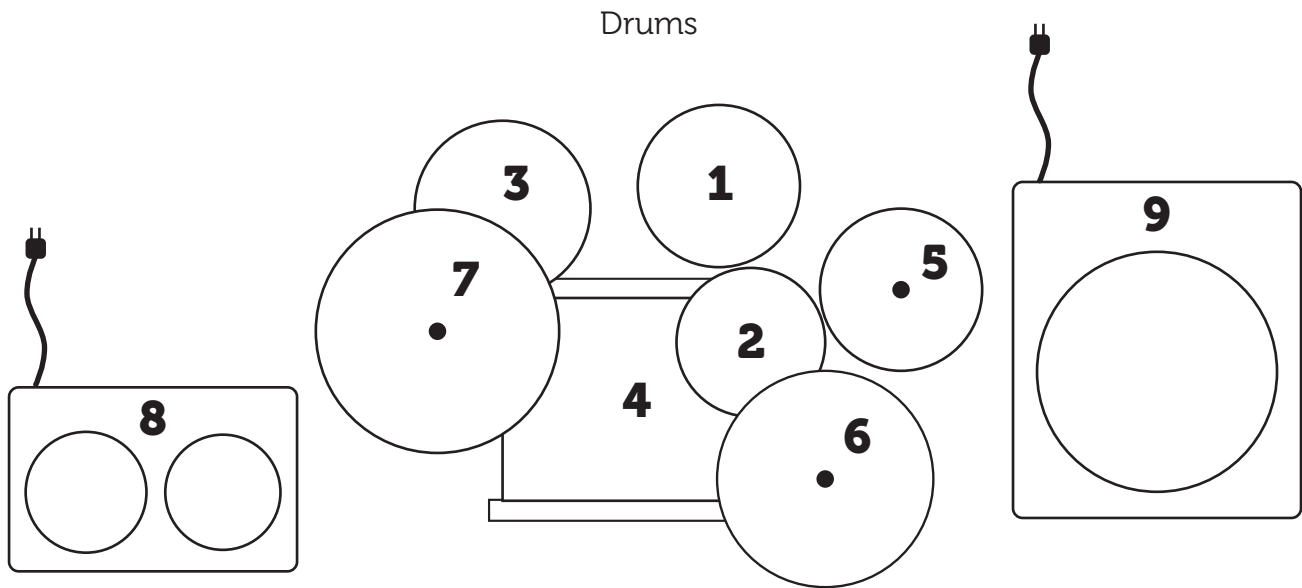

Bottom Dwellers Stage Plot

Electric Guitar

Acoustic Guitar

Double Bass

◀ Stage Right

Stage Left ▶

Bottom Dwellers

are a 4-piece band: acoustic guitar, electric guitar, bass, drums, 3 vocals.

Drum Kit

1. Snare
2. Rack Tom
3. Floor Tom
4. Kick
5. Hi-hat
6. Crash
7. Ride

Guitars & Bass

8. Guitar amp (for electric guitar)
9. Bass amp (has direct out)
10. SansAmp (for acoustic guitar; uses phantom power)
11. Pedal board (power cable reaches back of stage)